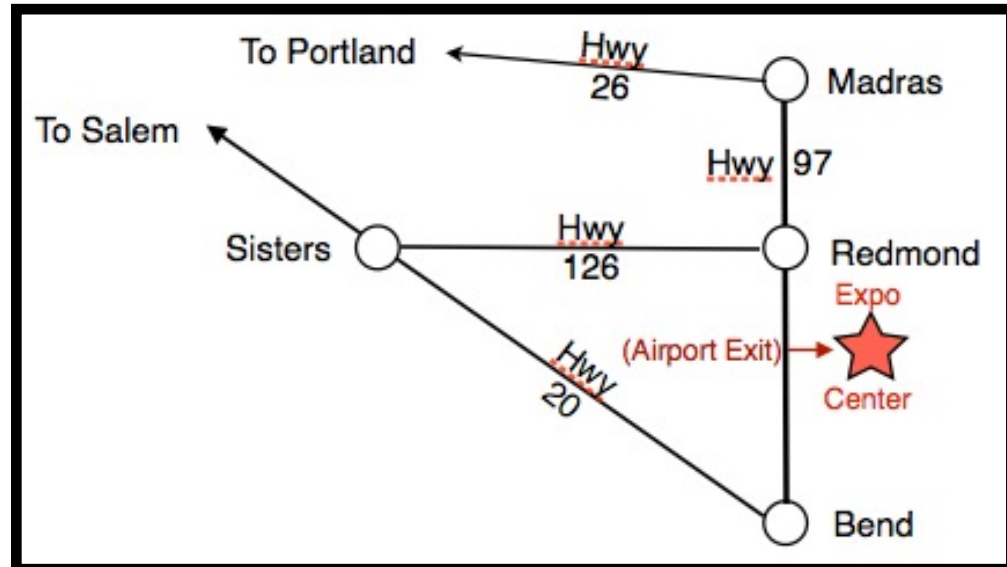

HIGH DESERT SECTIONAL TOURNAMENT

Deschutes Expo Center - South Sister
3800 Airport Way, Redmond, OR
Bend Unit 476 District 20

August 26- 28 2011

PRIZES GALORE!!!!

Friday, August 26	Stratified Open Pairs 10:00 A.M. 3:00 P.M. Single Sessions 3 PM game free for players with less than 5 ACBL MPs.
Saturday, August 27	Stratified Open Pairs 10:00 A.M. 3:00 P.M. Play Through
Sunday August 28	Stratified Swiss Teams 10:00 A.M. & TBA. Lunch is included in the price of the Team event
Strata: 0-500, 500-1500, 1500+	