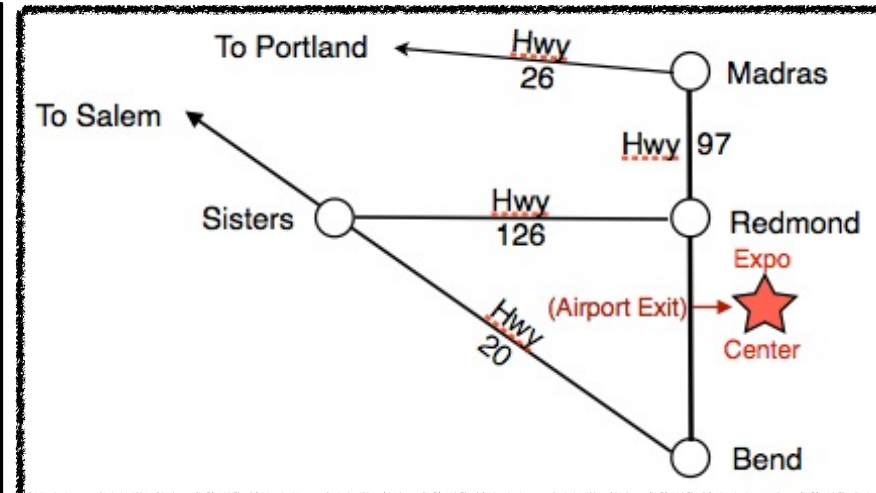

HIGH DESERT SECTIONAL TOURNAMENT

Deschutes Expo Center - North Sister
3800 Airport Way, Redmond, OR
Bend Unit 476 District 20

August 27 - 29 2010

PRIZES GALORE!!!!

Friday, August 27	Stratified Open Pairs 10:00 A.M. 3:00 P.M. Single Sessions
FREE PLAY:	0-5 ACBL Masterpoints at 3 P.M. Session
Saturday, August 28	Stratified Open Pairs 10:00 A.M. 3:00 P.M. Play Through
Sunday August 29	Stratified Swiss Teams 10:00 A.M. & TBA
	Strata: 0-500, 500-1500, 1500+